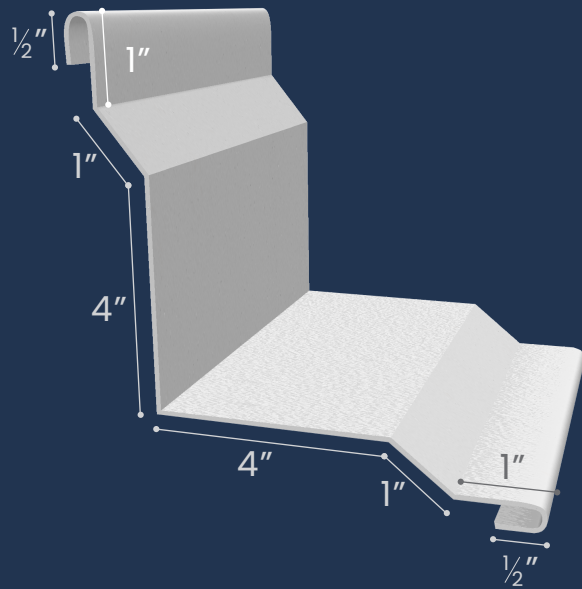

INSIDE CORNER

TRIMS

13"

Metal provided by United Steel and Cascadia Metals.