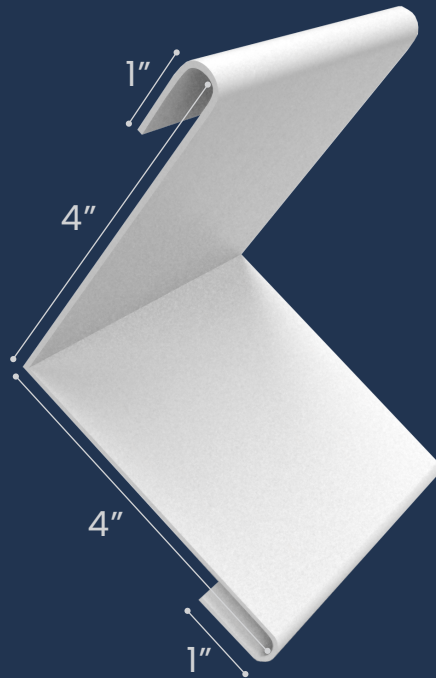

# LP INSIDE CORNER

TRIMS

10"

Metal provided by United Steel and Cascadia Metals.