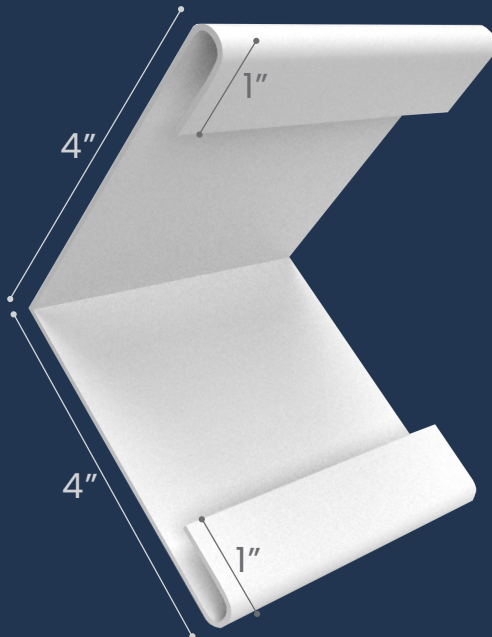

LP OUTSIDE CORNER

TRIMS

10"

Metal provided by United Steel and Cascadia Metals.