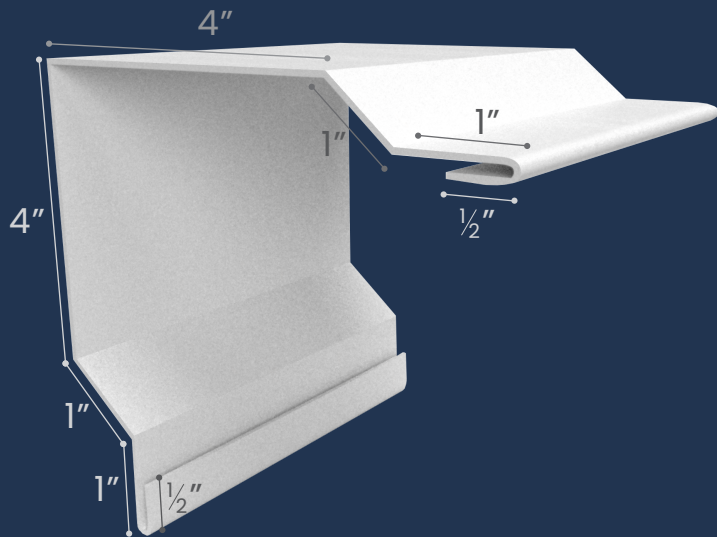

OUTSIDE CORNER

TRIMS

13"

Metal provided by United Steel and Cascadia Metals.