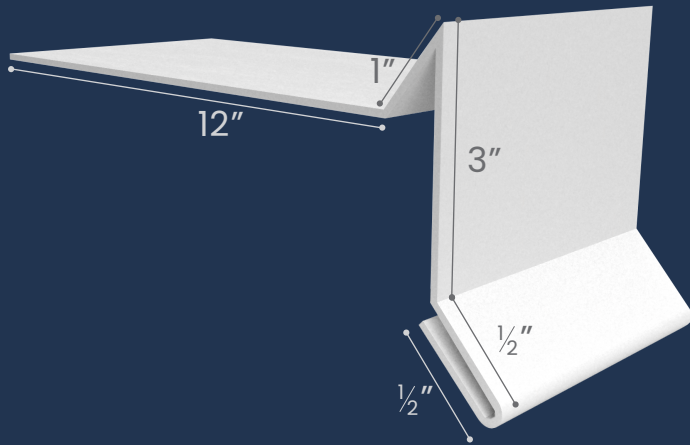

30

JESCOMETALWORKS.COM

PROW GABLE

TRIMS

17"

Metal provided by United Steel and Cascadia Metals.