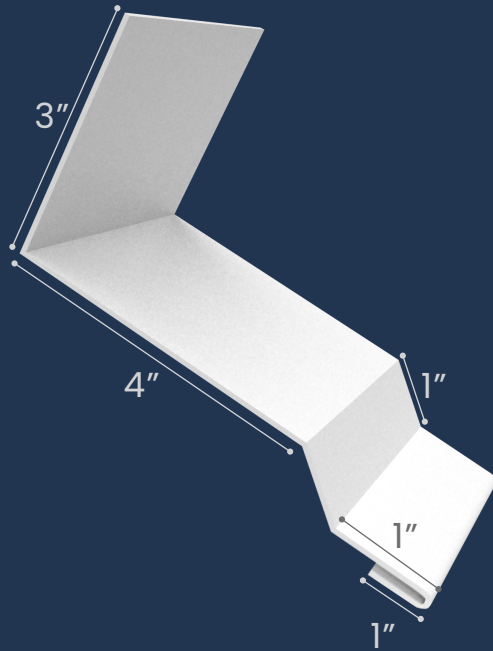

SIDEWALL

TRIMS

10"

Metal provided by United Steel and Cascadia Metals.