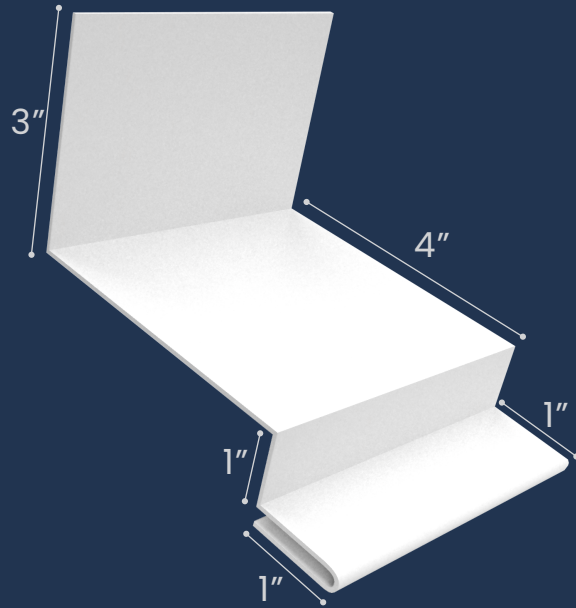

SIDEWALL #1

TRIMS

10"

Metal provided by United Steel and Cascadia Metals.