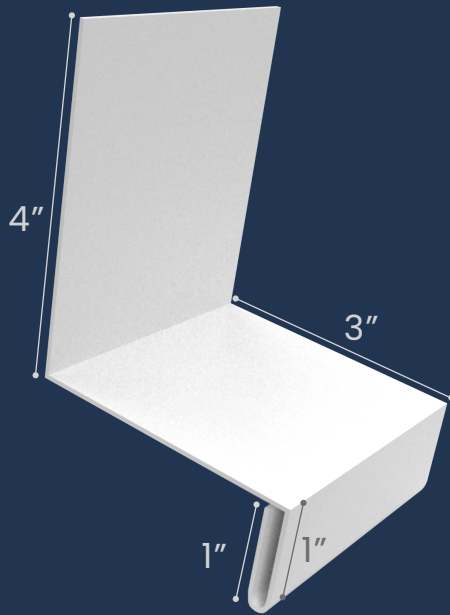

# SIDEWALL #2

TRIMS

9"

Metal provided by United Steel and Cascadia Metals.