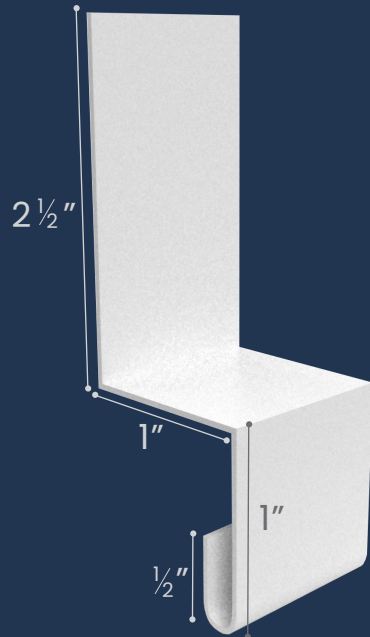

42

JESCOMETALWORKS.COM

WALL TRANSITION

TRIMS

5"

Metal provided by United Steel and Cascadia Metals.