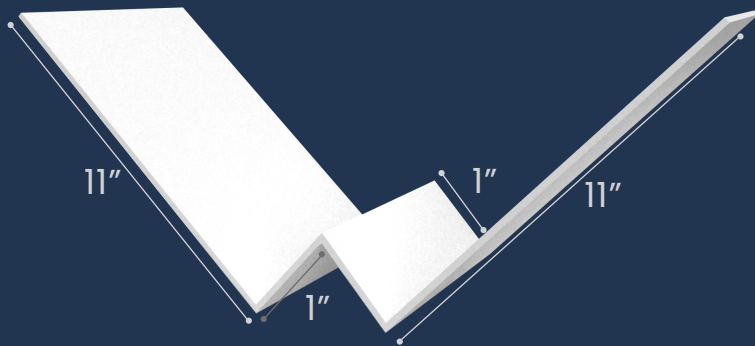

W-VALLEY

TRIMS

24"

Metal provided by United Steel and Cascadia Metals.